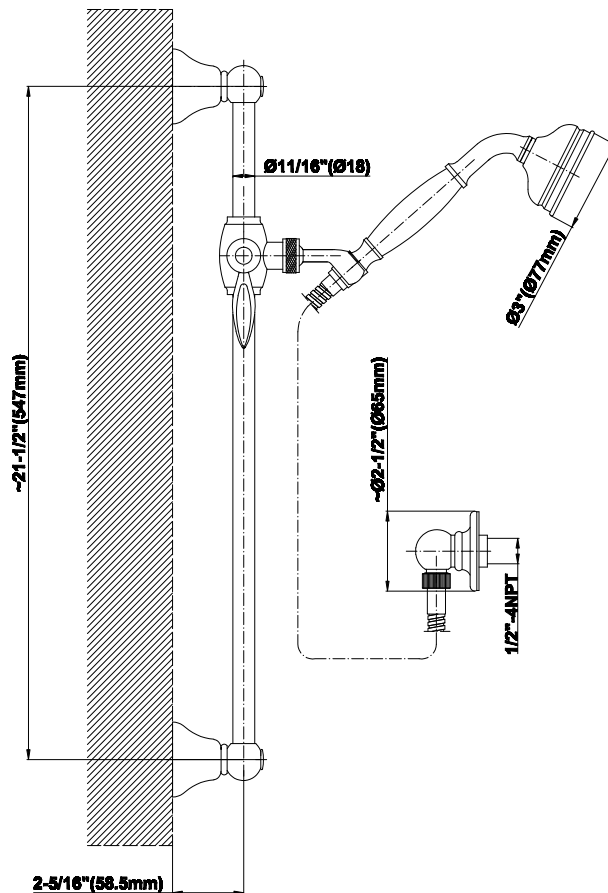

The measurements shown are for reference only. Products and specifications shown are subject to change without notice. Revised 12/2017

www.graff-designs.com | phone: 800-954-4723